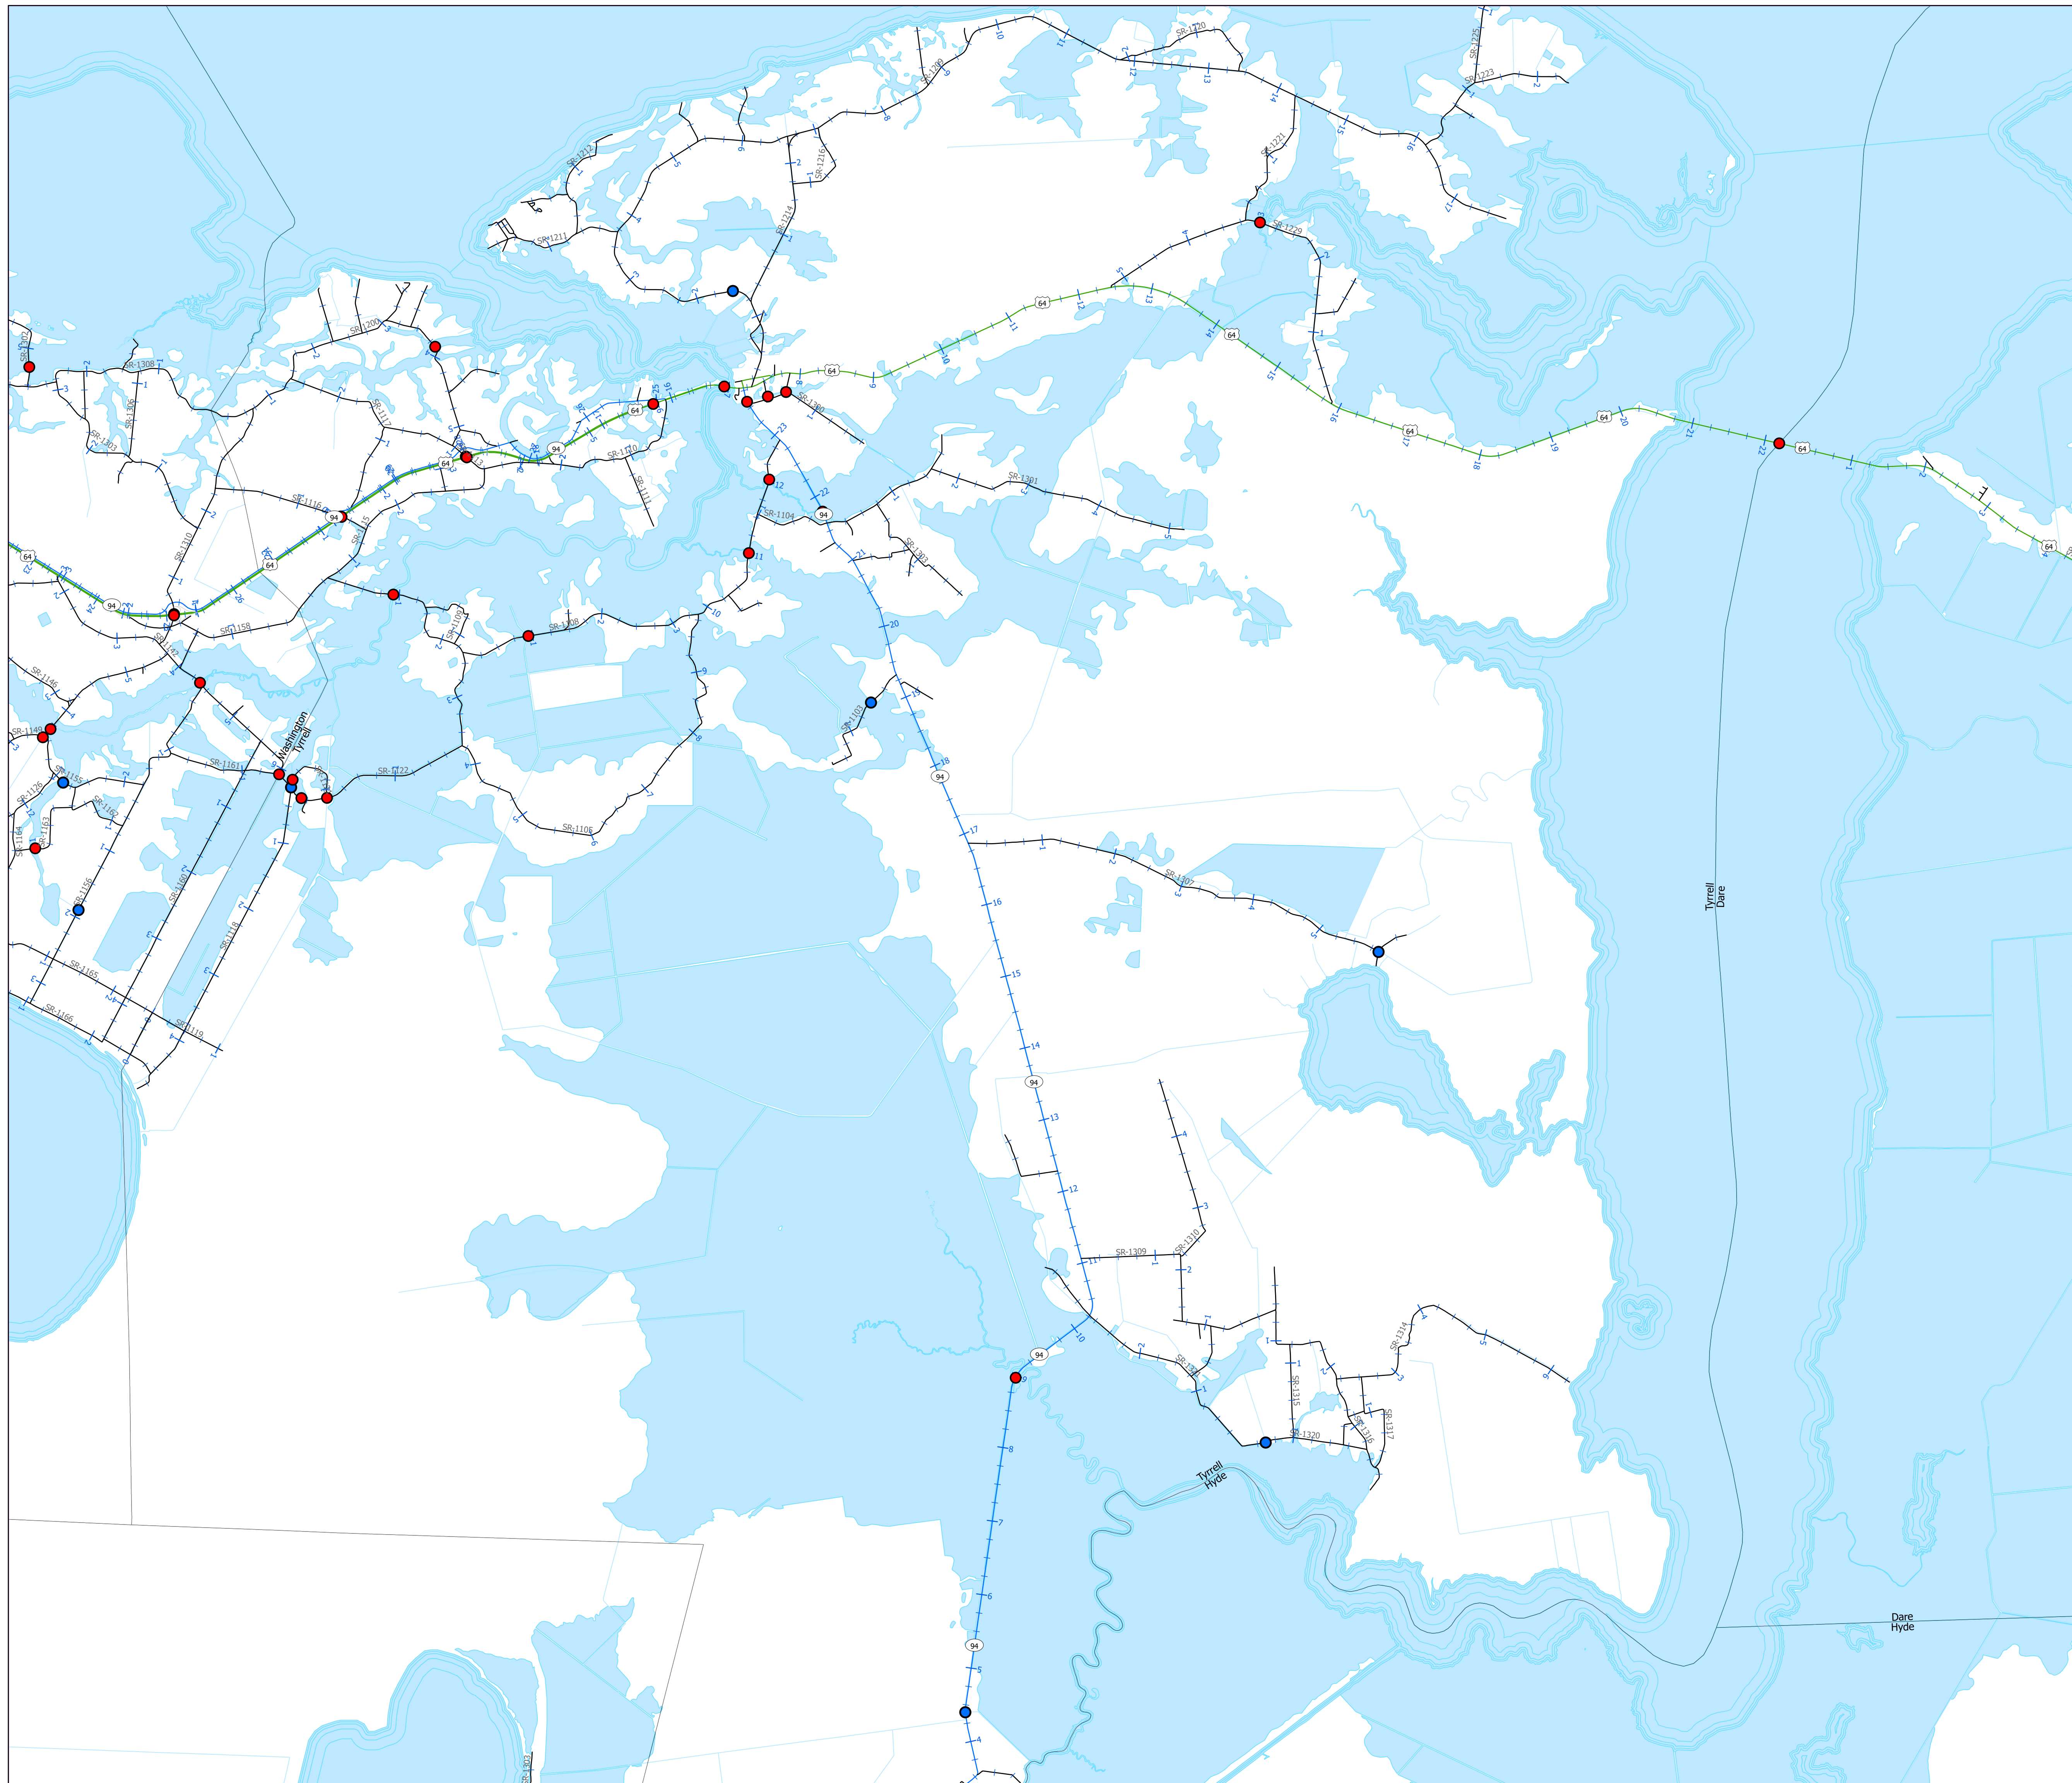

Division 1 Atlas Milepost Map

Page: C4

- Legend**
- BRIDGE
 - CULVERT
 - PIPE
 - Interstate
 - US Route
 - NC Route
 - Secondary Route
 - Ramps
 - County Boundary

Routes are hatched every 0.25 miles and are labeled every mile.
Only routes over one mile have hatching.
Maps last updated: June, 2024